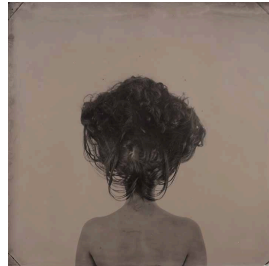

Rachel Portesi: *Hair Portraits*
24 Oct. 2020 – 14 Feb. 2021
Brattleboro Museum & Art Center
Downtown Brattleboro, Vermont

PRESS CONTACT

Molly Krause, krause co.

molly@molly.nyc

Images: molly.nyc/hairportraits

WORKS ON VIEW

(AS OF SEPT. 14; ADDITIONAL TO BE ADDED)

Queen

2018

Wet plate collodion tintype
14 x 14 in.
(approx. 36 x 36 cm.)

Goddess

2018

Wet plate collodion tintype
14 x 14 in.
(approx. 36 x 36 cm.)

Graft

2018

Wet plate collodion tintype
10 x 10 in.
(approx. 25 x 25 cm.)

Floating

2018

Wet plate collodion tintype
10 x 10 in.
(approx. 25 x 25 cm.)

May

2018

Wet plate collodion tintype
14 x 14 in.
(approx. 36 x 36 cm.)

Imogen

2018

Wet plate collodion tintype
14 x 14 in.
(approx. 36 x 36 cm.)

Vernal

2017

Wet plate collodion tintype
14 x 14 in.
(approx. 36 x 36 cm.)