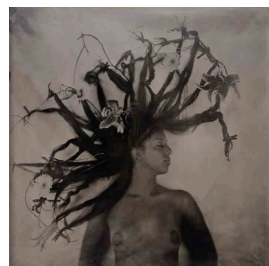

WORKS ON VIEW

(AS OF SEPT. 14; ADDITIONAL TO BE ADDED)

Queen

2018

Wet plate collodion tintype
14 x 14 in.
(approx. 36 x 36 cm.)

Goddess

2018

Wet plate collodion tintype
14 x 14 in.
(approx. 36 x 36 cm.)

Graft

2018

Wet plate collodion tintype
10 x 10 in.
(approx. 25 x 25 cm.)

Floating

2018

Wet plate collodion tintype
10 x 10 in.
(approx. 25 x 25 cm.)

May

2018

Wet plate collodion tintype
14 x 14 in.
(approx. 36 x 36 cm.)

Imogen

2018

Wet plate collodion tintype
14 x 14 in.
(approx. 36 x 36 cm.)

Vernal

2017

Wet plate collodion tintype
14 x 14 in.
(approx. 36 x 36 cm.)