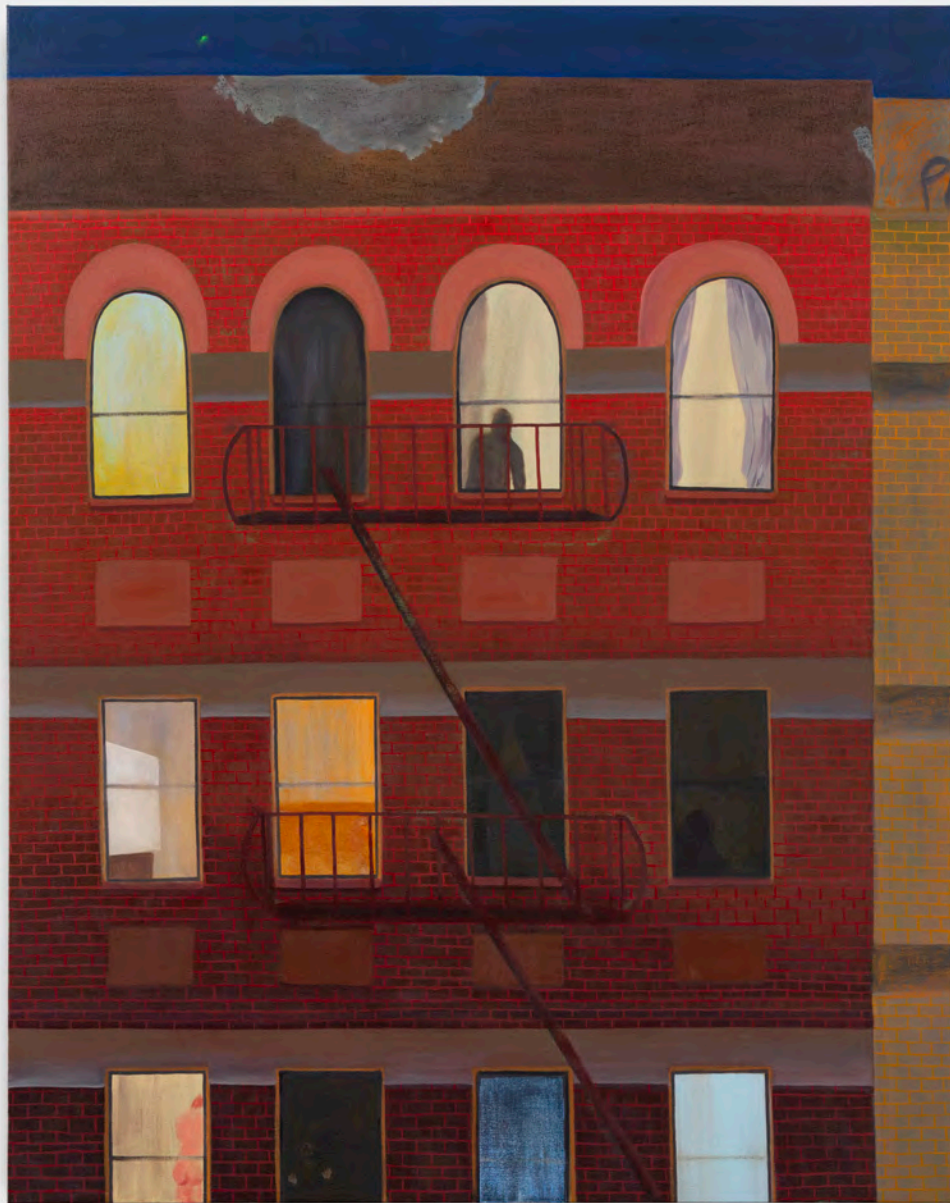

Charles Moffett

Maggie Ellis

Strange Strangers

October 16 – November 20, 2021

Charles Moffett

Maggie Ellis
Cold Couple, 2021
Oil on canvas
45 by 36 inches (114.3 by 91.4 cm)
ELLIS.2021.21

Charles Moffett

Maggie Ellis
Flash Dancers, 2021
Oil on canvas
36 by 45 in (91.4 by 114.3 cm)
ELLIS.2021.31

Charles Moffett

Maggie Ellis
Pizza Party, 2021
Oil on canvas
36 by 45 inches (91.4 by 114.3 cm)
ELLIS.2021.34

Charles Moffett

Maggie Ellis
Rat Race, 2021
Oil on canvas
36 by 90 inches (76.2 by 68.6 cm)
ELLIS.2021.35

Charles Moffett

Maggie Ellis
Runner's High, 2021
Acrylic and oil on canvas
45 by 36 in (114.3 by 91.4 cm)
ELLIS.2021.2

Charles Moffett

Maggie Ellis
The Dollhouse, 2021
Oil on canvas
45 by 36 inches (114.3 by 91.4 cm)
ELLIS.2021.33

Charles Moffett

Maggie Ellis
Stacked Heads, 2021
Oil on canvas
30 by 27 inches (76.2 by 68.6 cm)
ELLIS.2021.32

Charles Moffett

Maggie Ellis
MAX, 2021
Oil on canvas
36 by 57 in (91.4 by 144.8 cm)
ELLIS.2021.22