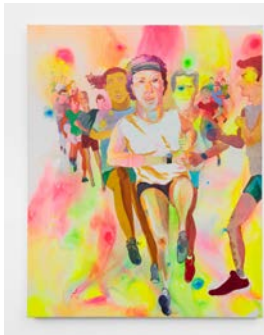

Charles Moffett

Maggie Ellis

Strange Strangers

October 16 through November 20, 2021

Maggie Ellis

Cold Couple, 2021

Oil on canvas

45 by 36 inches (114.3 by 91.4 cm)

ELLIS.2021.21

Maggie Ellis

Runner's High, 2021

Acrylic and oil on canvas

45 by 36 inches (114.3 by 91.4 cm)

ELLIS.2021.2

Maggie Ellis

Paint Nite, 2021

Oil on canvas

45 by 36 inches (114.3 by 91.4 cm)

ELLIS.2021.28

Maggie Ellis

The Dollhouse, 2021

Oil on canvas

45 by 36 inches (114.3 by 91.4 cm)

ELLIS.2021.33