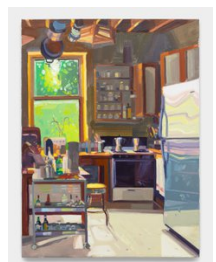

HINTON.2021.02

Keiran Brennan Hinton

February Night, 2021

Oil on canvas

54 x 42 inches (137.2 x 106.7 cm)

2021.HINTON.03

Keiran Brennan Hinton

September Kitchen, 2020

Oil on canvas

24 x 18 inches (61 x 46 cm)

HINTON.2020.14

Keiran Brennan Hinton

Night Stove, 2020

Oil on canvas

24 x 18 inches (61 x 46 cm)

HINTON.2020.13